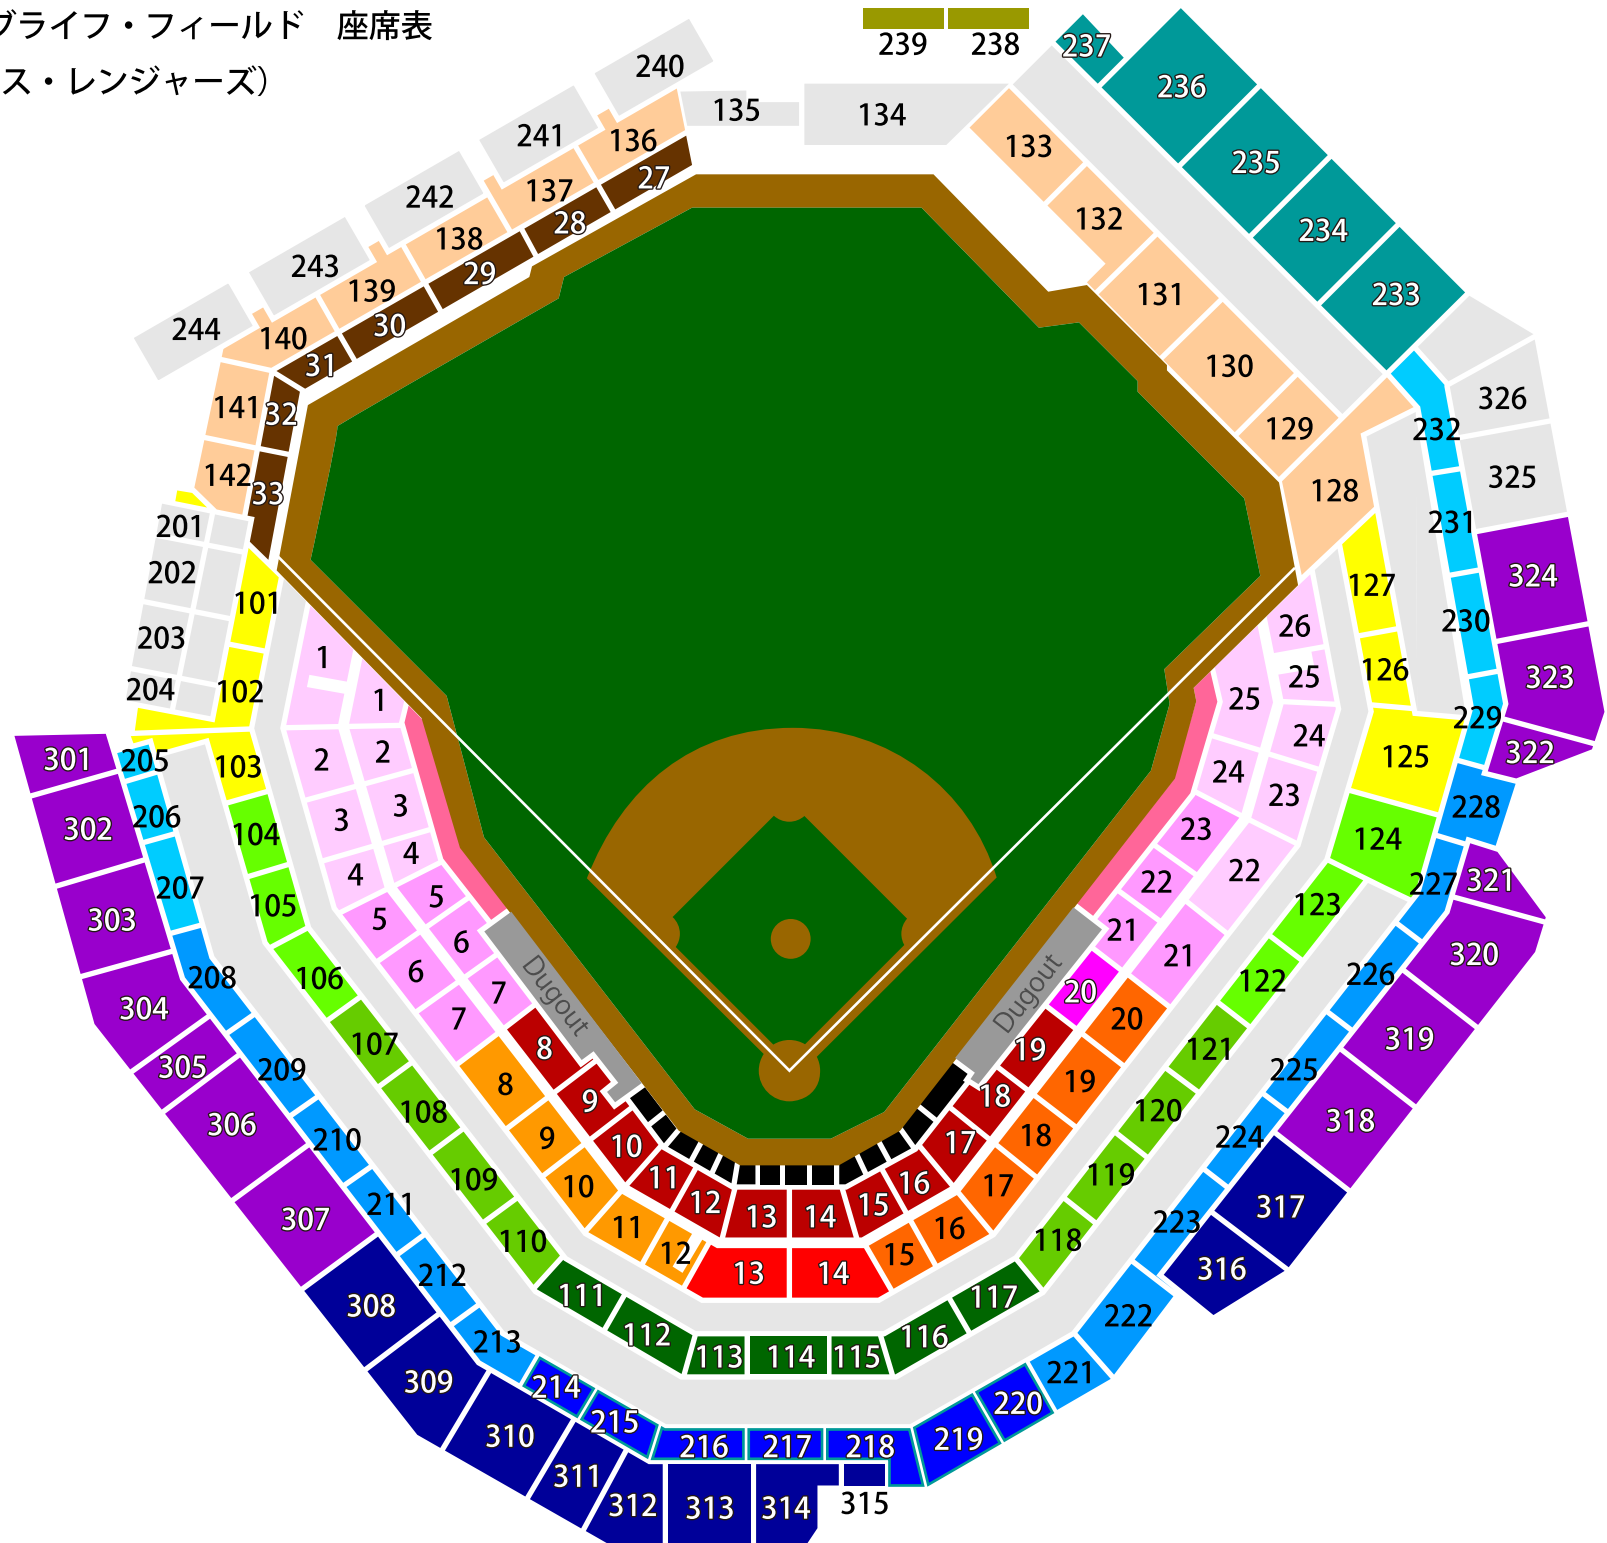

グローブライフ・フィールド 座席表  
(テキサス・レンジャーズ)

- Home Plate Club
- Speakeasy
- 1st Base Club
- 3rd Base Box
- Premium 1st Base Club
- Dugout Lounge Table
- Dugout Lounge
- Corner Box
- Home Plate Mezzanine
- Infield Mezzanine
- Mezzanine
- Corner Mezzanine
- Outfield Mezzanine
- Left Field Reserved
- Infield Pavilion
- Baseline Pavilion
- Corner Pavilion
- All You Can Eat
- Outfield Pavilion
- Upper Box
- Upper Reserved